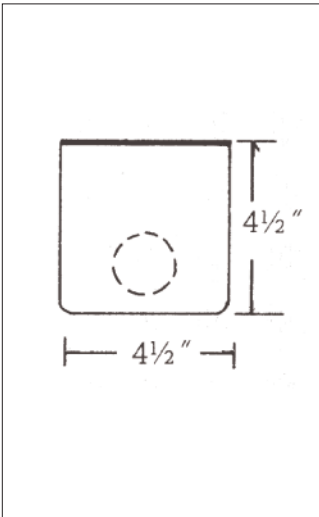

Dimensional Data

Specifications

Mounting: Back plate provided with adequate knockouts and mounting holes for either wall or ceiling installation.

Construction: All metal parts are die formed from heavy gauge cold rolled steel with overlapping end caps to insure uniformity and dimensional stability. One light and two light units same external dimensions.

Catalog #	Lamp	Length	Catalog #	Lamp	Length
ELECTRONIC T12			ELECTRONIC OCTRON T8		
DC115WEB	1-F15T12	18"	DC120WEBO	1-F17T8	24"
DC215WEB	2-F15T12	18"	DC220WEBO	2-F17T8	24"
DC120WEB	1-F20T12	24"	DC130WEBO	1-F25T8	36"
DC220WEB	2-F20T12	24"	DC230WEBO	2-F25T8	36"
DC130WEB	1-F30T12	36"	DC140WEBO	1-F32T8	48"
DC230WEB	2-F30T12	36"	DC240WEBO	2-F32T8	48"
DC140WEB	1-F40T12	48"			
DC240WEB	2-F40T12	48"			
COMPACT					
DC18W/2PL13	2-13W	18"			
DC24W/2PL13	2-13W	24"			
DC36W/4PL13	4-13W	36"			
DC48W/6PL13	6-13W	48"			