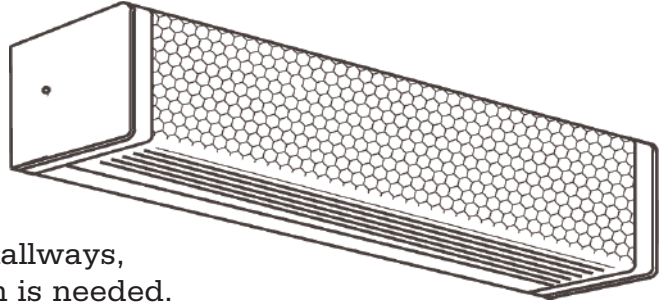

DC SERIES

Stylish ceiling/wall mounted luminaire in white finish with a variety of lamp combinations and sizes enhanced by linear sided acrylic diffuser. Ideal lighting for hallways, bathrooms and areas where a specialized touch is needed.

Dimensional Data

Specifications

Mounting: Back plate provided with adequate knockouts and mounting holes for either wall or ceiling installation.

Construction: All metal parts are die formed from heavy gauge cold rolled steel with overlapping end caps to insure uniformity and dimensional stability. One light and two light units same external dimensions.

Finish: Standard exterior finish is white. Woodgrain vinyl or polished chrome also available. All interior surfaces are electro-statically sprayed with high quality white enamel to provide a minimum reflectance of 87%.

Diffuser: Linear sided prismatic lens of extruded acrylic for controlled light.

Wiring: Standard ballast are 120volts.

Approval: All units are Underwriter's Laboratories (UL) approved.

Ordering Information