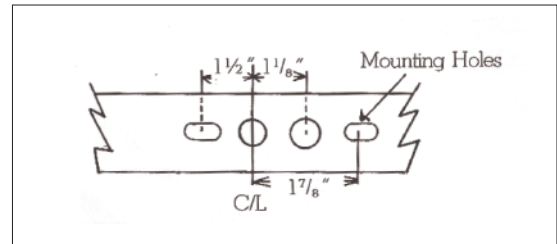

DC SERIES

Options and Accessories *Add Suffix*

DIM	Dimming Ballast
EM	Emergency Ballast (1 lamp)
•EM/2	Emergency Ballast (2 lamp)
RFI	Radio Interference Filter
FS	External Fuse and Holder
CO	Grounded Convenience Outlet
GFI	Ground Fault Circuit Interrupter
WH	White Acrylic Diffuser

•Note: Consult Factory on Compatibility **EM/2** Option.

Installation Data

Photometrics: Photometric Information available upon request.

NEW ENGLAND

INCORPORATED