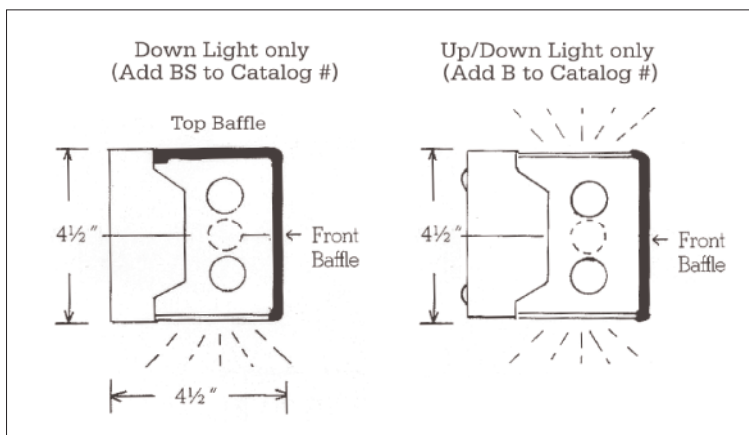

DC SERIES

Options and Accessories *Add Suffix*

DIM	Dimming Ballast
EM	Emergency Ballast (1 lamp)
•EM/2	Emergency Ballast (2 lamp)
RFI	Radio Interference Filter
FS	External Fuse and Holder
CO	Grounded Convenience Outlet
GFI	Ground Fault Circuit Interrupter
WH	White Acrylic Diffuser

•Note: Consult Factory on Compatibility **EM/2** Option.

Installation Data

Photometrics: Photometric Information available upon request.

NEW ENGLAND

INCORPORATED