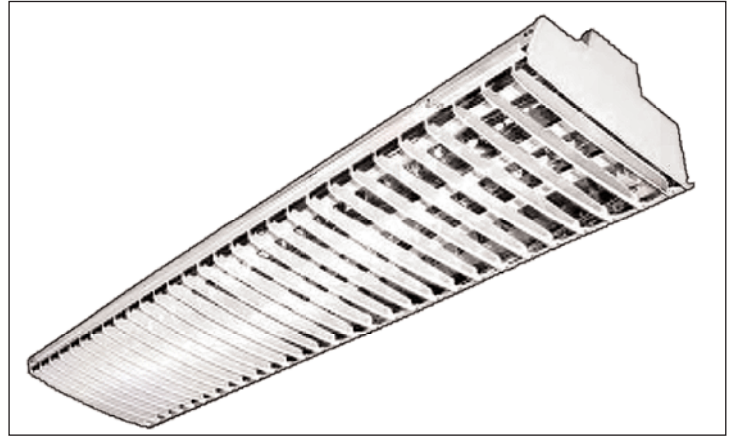

HLA-FLUORESCENT LOUVERED HI-BAY SERIES

High efficiency fluorescent louvered hi-bay luminaire. Available with 2, 3, or 4 lamps T5 and T8 in nominal 4' and 8' tandem. Body with uplight is also available.

Dimensional Data

Specifications

Mounting: Mounting: Fixture may be surface mount, pendant, stem or chain hung.

Construction: Housing die formed 22 gauge cold rolled steel for strength and uniformity.

Finish: White powder having a reflectance factor exceeding 87% for premium quality.