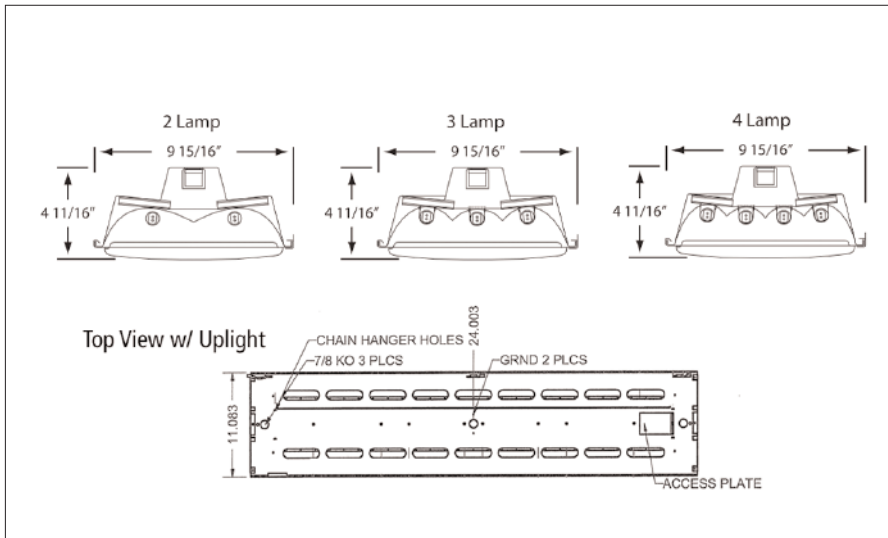

HLA-FLUORESCENT LOUVERED HI-BAY SERIES

High efficiency fluorescent louvered hi-bay luminaire. Available with 2, 3, or 4 lamps T5 and T8 in nominal 4' and 8' tandem. Body with uplight is also available.

Dimensional Data

Specifications

Mounting: Mounting: Fixture may be surface mount, pendant, stem or chain hung.

Construction: Housing die formed 22 gauge cold rolled steel for strength and uniformity.

Finish: White powder having a reflectance factor exceeding 87% for premium quality.

Wiring: Standard voltage is universal voltage (UV).

Approval: All units are Underwriter's Laboratories (UL) approved.

Ordering Information

Catalog	Lamp	Length
HLA240EBO	2-F32T8	4'
HLA340EBO	3-F32T8	4'
HLA254HO	2-F54T5HO	4'
HLA228	2-F28T5	4'
HLA240TEBO	4-F32T8	8'
HLA340TEBO	6-F32T8	8'
HLA440TEBO	8-F32T8	8'
HLA254THO	4-F54T5HO	8'
HLA354THO	6-F54T5HO	8'