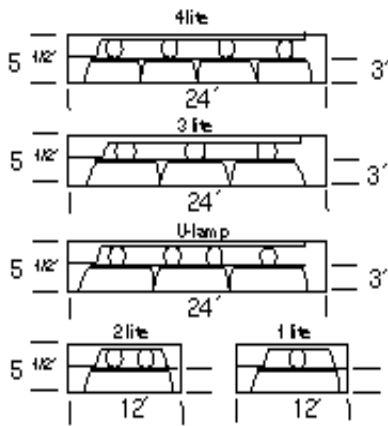

Surface Parabolic PLYMOUTH SERIES

Solid sided surface module with a variety of sizes and lamps containing deep cell parabolic louvers for maximum low brightness illumination.

Dimensional Data

Specifications

Construction: Housing die formed of 20 gauge cold rolled steel and spot welded to insure uniformity and stability. Meets NYC code requirements.

Finish: All metal parts are thoroughly cleaned and treated to prevent rust and deterioration with a phosphate coating applied automatically in a five-stage process. Surfaces are electrostatically sprayed with high quality white enamel for maximum reflectance.

Louver: Large cell semi-specular anodized aluminum 3" deep parabolic louvers are precision mitered, rigidly interlocked to maintain parabolic contours assuring a high visual comfort probability (VCP) rating. Louver hinges from either side without use of tools.