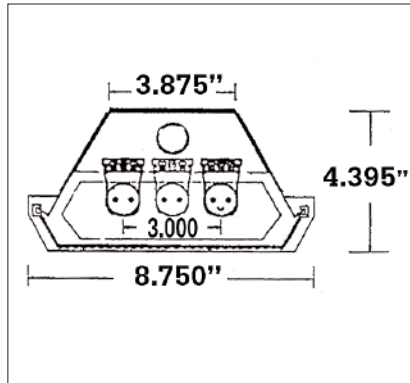

WEC SERIES

New high efficiency, energy conservative, electronic octron (T8) acrylic wraparound with multiple lamp combinations in the same dimensional chassis for uniformity of appearance.

Dimensional Data