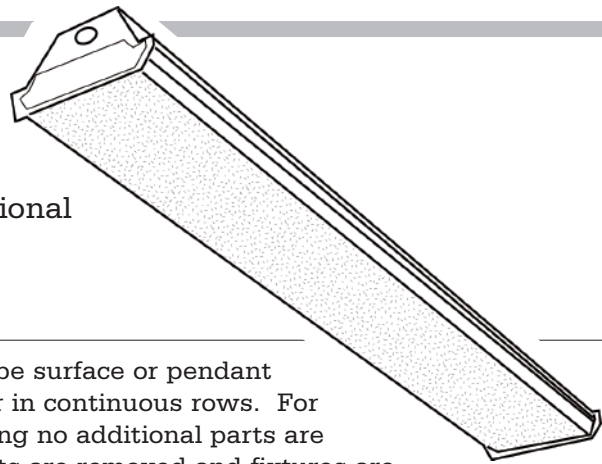

WEC SERIES

New high efficiency, energy conservative, electronic octron (T8) acrylic wraparound with multiple lamp combinations in the same dimensional chassis for uniformity of appearance.

Dimensional Data

Specifications

Mounting: Units may be surface or pendant mounted individually or in continuous rows. For continuous row mounting no additional parts are required. End knockouts are removed and fixtures are joined together with chase nipples. Housing then forms continuous wireway. Sufficient knockouts are provided to permit convenient mounting by any of the usual methods.

Construction: Fixture housings are die-formed of heavy gauge cold rolled steel to insure uniformity and dimensional stability. One piece housing on all lengths.

Shielding: Linear sided extruded snap-in prismatic acrylic lens, color stabilized and destaticised. Eight and six foot fixtures provided with two diffusers.