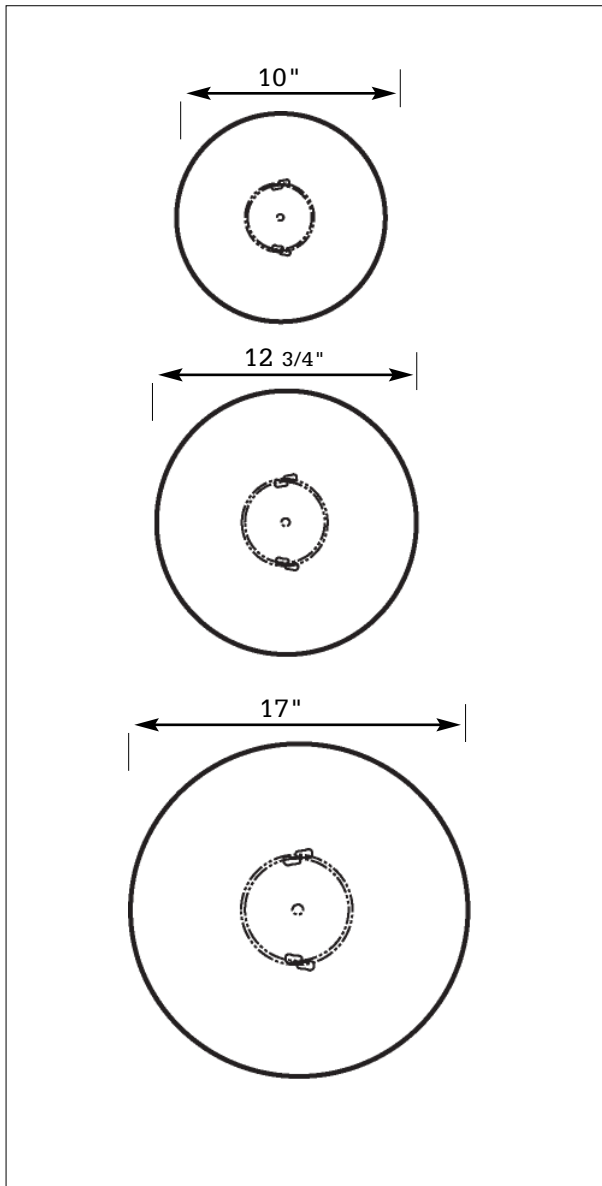

200 SERIES

Installation Data

NEW ENGLAND
LIGHTING
INCORPORATED