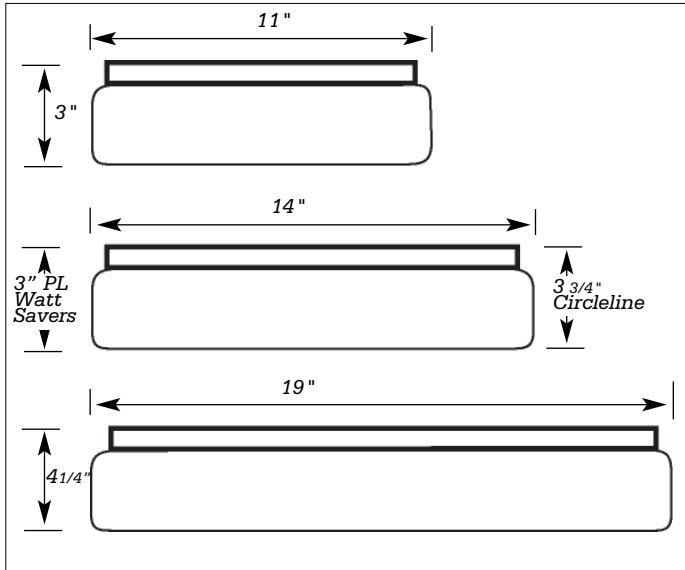

## Dimensional Data

## Specifications

**Mounting:** Back Plate provided with adequate knockouts and mounting holes for either wall or ceiling installation.

**Construction:** All metal parts are die formed from heavy gauge cold rolled steel. Exterior finish high quality white enamel.