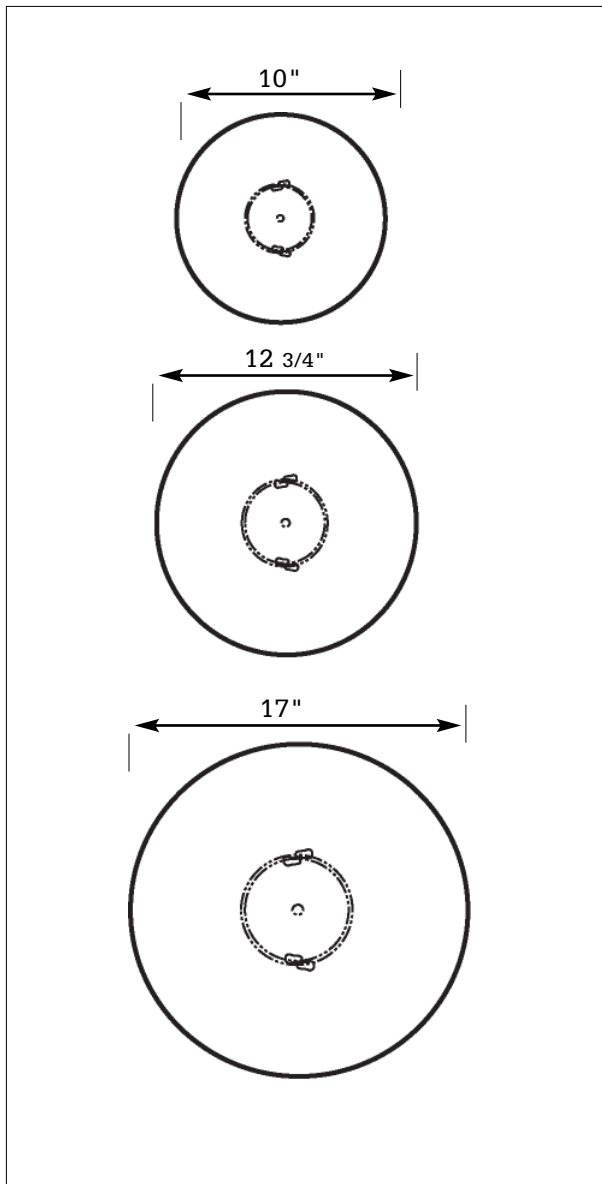

200E ELECTRONIC BALLAST SERIES

Installation Data

NEW ENGLAND
LIGHTING
INCORPORATED