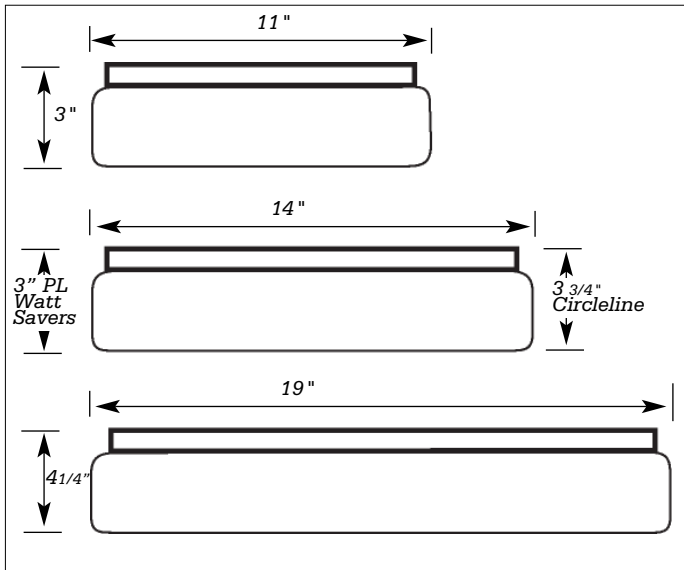

## Dimensional Data

## Specifications

**Mounting:** Back Plate provided with adequate knockouts and mounting holes for either wall or ceiling installation.

**Construction:** All metal parts are die formed from heavy gauge cold rolled steel. Exterior finish high quality white enamel.