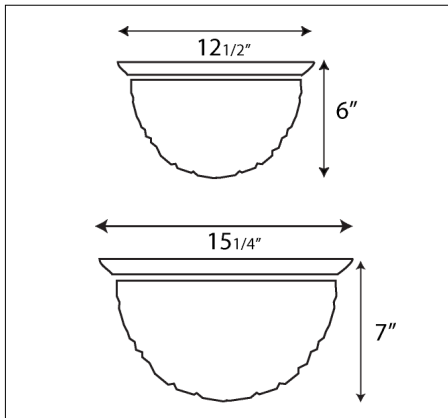

Dimensional Data

Specifications

Mounting: Back Plate provided with adequate knockouts and mounting holes for either wall or ceiling installation.

Construction: All metal parts are die formed from heavy gauge cold rolled steel.