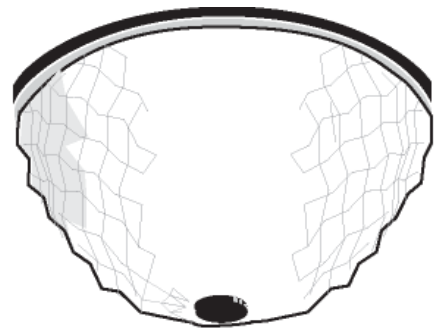

500 CRYSTALLINE SERIES

Distinctive, quality lighting combining the elegance of crystalline acrylic with the efficiency of the new energy efficient lamps. Bright, evenly distributed illumination, highlighted by white antique bronze or polished brass finish, distributes the light of both circleline and miniature twin tube lamps. A dignified lighting source for halls, foyers, or powder rooms.

Dimensional Data

Specifications

Mounting: Back Plate provided with adequate knockouts and mounting holes for either wall or ceiling installation.

Construction: All metal parts are die formed from heavy gauge cold rolled steel.

Diffuser: Handsome clear acrylic which simulates cut crystal glass.

Wiring: Circleline ballast are ETL-CBM, Class P 120 volt. All PL ballast normal power factor. High power factor ballast available upon request.