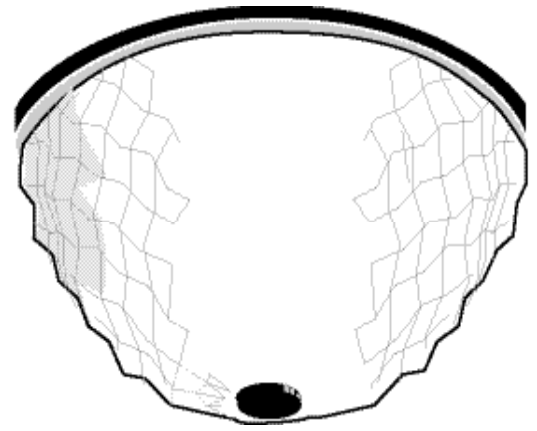

500 SERIES CRYSTALLINE

Distinctive, quality lighting combining the elegance of crystalline acrylic with the efficiency of the new energy efficient lamps. Bright, evenly distributed illumination, highlighted by white antique bronze or polished brass finish, distributes the light of both circleline and miniature twin tube lamps. A dignified lighting source for halls, foyers or powder rooms.

Dimensional Data:

Specifications:

Mounting: Back plate provided with adequate knock-outs and mounting holes for either wall or ceiling installation.

Construction: All metal parts are die formed from heavy gauge cold rolled steel.

Diffuser: Handsome clear acrylic which simulates cut crystal glass.

Wiring: Circleline ballasts are ETL-CBM, Class P 120 volt. All PL ballast normal power factor. High power factor ballast available upon request.