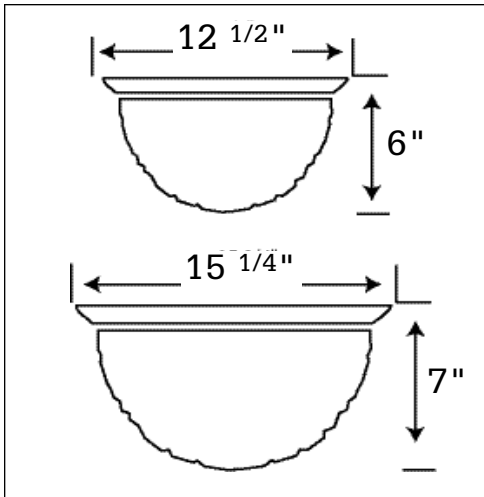

Dimensional Data:

Specifications:

Mounting: Back plate provided with adequate knock-outs and mounting holes for either wall or ceiling installation.

Construction: All metal parts are die formed from heavy gauge cold rolled steel.

Approval: All units are Underwriter's Laboratories (UL) approved.

CIRCLELINE

UNIT#	LAMP	SIZE
WHITE FINISH		
CR5001	1-19w	12 1/2" x 1 7/8"
CR5002	1-22w	15 1/4" x 2"

POLISHED BRASS FINISH

CR5201	1-19w	12 1/2" x 1 7/8"
CR5202	1-22w	15 1/4" x 2"

PL WATT SAVERS

UNIT#	LAMP	SIZE
WHITE FINISH		
CR5007	1-7w	12 1/2" x 1 7/8"
CR5027	2-7w	15 1/4" x 2"
CR5009	1-9w	12 1/2" x 1 7/8"
CR5029	2-9w	15 1/4" x 2"
CR5013	1-13w	12 1/2" x 1 7/8"
CR5013-2	2-13w	15 1/4" x 2"