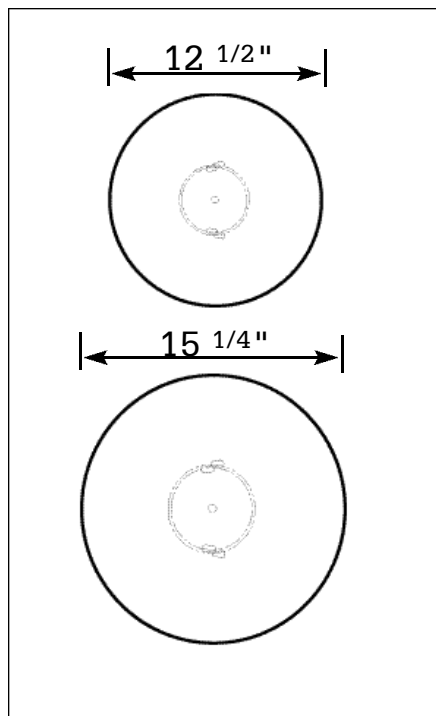

Approval: All units are Underwriter's Laboratories (UL) approved.

CIRCLELINE

UNIT#	LAMP	SIZE
WHITE FINISH		
CR5001	1-19w	12 1/2" x 1 7/8"
CR5002	1-22w	15 1/4" x 2"

POLISHED BRASS FINISH

CR5201	1-19w	12 1/2" x 1 7/8"
CR5202	1-22w	15 1/4" x 2"

PL WATT SAVERS

UNIT#	LAMP	SIZE
WHITE FINISH		
CR5007	1-7w	12 1/2" x 1 7/8"
CR5027	2-7w	15 1/4" x 2"
CR5009	1-9w	12 1/2" x 1 7/8"
CR5029	2-9w	15 1/4" x 2"
CR5013	1-13w	12 1/2" x 1 7/8"
CR5013-2	2-13w	15 1/4" x 2"

POLISHED BRASS FINISH

CR5207	1-7w	12 1/2" x 1 7/8"
CR5227	2-7w	15 1/4" x 2"
CR5209	1-9w	12 1/2" x 1 7/8"
CR5229	2-9w	15 1/4" x 2"
CR5213	1-13w	12 1/2" x 1 7/8"
CR5213-2	2-13w	15 1/4" x 2"

NEW ENGLAND

 INCORPORATED

500 SERIES CRYSTALINE

Installation Data

Dimensional Data:

Photometric Information
available upon request.