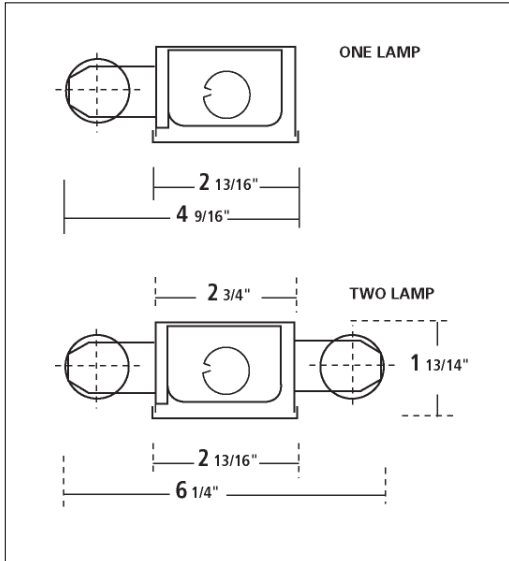

# SIDEMOUNT STRIP SERIES

Shallow profile open fluorescent channel in lengths from 18" to 96" with multiple lamp combinations. Two reflector choices combined with ease of installation make these units ideal for cove, valance and small areas with size restrictions.

## Dimensional Data

## Specifications

**Mounting:** Fixtures may be ceiling or wall mounted individually or in continuous rows. When mounting in rows, turn end cap ninety degrees for joiner strap.

**Construction:** Housing is die formed of heavy gauge steel designed for maximum strength and uniformity. Wiring components are mounted in the one piece back housing, permitting the removal of the cover for maintenance or cleaning without disturbing any of the inner wiring.