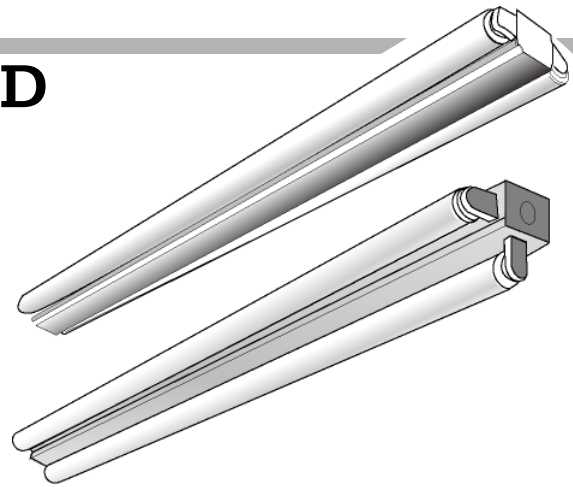

# SMT5 SIDEMOUNT AND RIGHT ANGLE SERIES

Miniature size side mount and right angle strip using new energy efficient T5 lamps. This advance lighting source provides ideal lighting solutions for coves and hard to light areas that require sufficient illumination.

## Dimensional Data

Body Only: 1-5/8"W x 1-3/8"H  
W/End and Cover: 1-13/16"W x 1-9/16"H

## Specifications

**Mounting:** Fixtures may be ceiling or wall mounted individually or in continuous rows.

**Construction:** Housing are die-formed of heavy gauge steel designed for maximum strength and uniformity.