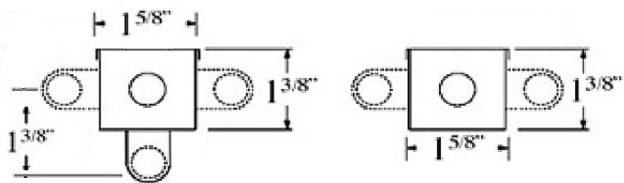

# SMT5 SIDEMOUNT AND RIGHT ANGLE SERIES

Miniature size side mount and right angle strip using new energy efficient T5 lamps. This advance lighting source provides ideal lighting solutions for coves and hard to light areas that require sufficient illumination.

## Dimensional Data

Body Only: 1-5/8"W x 1-3/8"H  
W/End and Cover: 1-13/16"W x 1-9/16"H