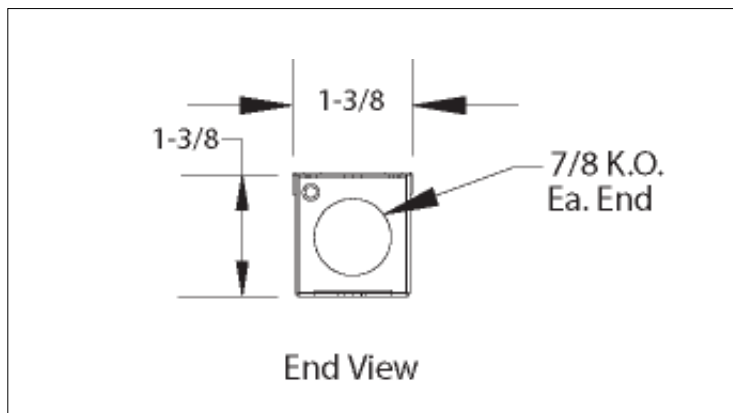

ST5 STRIP SERIES

New narrow profile energy efficient T5 lamp system with wattages from 14w to 54T5HO. This advanced design provides the ideal illumination solution with the greatest efficiency for those hard to light areas that require sufficient illumination.

Dimensional Data

Specifications

Mounting: Fixtures may be ceiling or wall mounted individually or in continuous rows.

Construction: Housing are die-formed of heavy gauge steel designed for maximum strength and uniformity.

Finish: Finish baked white enamel.

Wiring: Standard ballast 120v.

Approval: All units are Underwriters' Laboratories (UL) listed.

Ordering Information

Catalog #	Lamps	Length
ST514	F14T5	22 7/16"
ST521	F21T5	34 3/16"
ST528	F28T5	46 1/16"
ST535	F35T5	57 13/16"
ST554HO	F54T5HO	46 1/8"