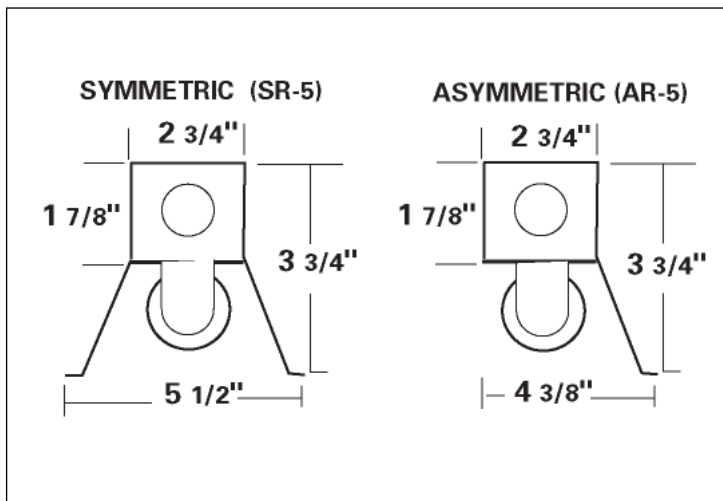

ST5 WIDE SERIES

New wide profile energy efficient T5 lamp systems. 1 or 2 lamps with wattages from 14w to 54T5HO. Options of Symmetric or Asymmetric reflectors.

Dimensional Data

Specifications

Mounting: Fixtures may be ceiling or wall mounted individually or in continuous rows.

Construction: Housing are die-formed of heavy gauge steel designed for maximum strength and uniformity.

Finish: Baked white enamel.

Wiring: Standard ballast is 120 volt 60HZ. For universal Voltage use "UV"

Approval: All units are Underwriters' Laboratories (UL) approved.

Installation Information

Ordering Information

Catalog #	Lamp	Length
ST5214	2-F14T5	22"
ST5W124HO	1-F24T5HO	22"
ST5224HO	2-F24T5HO	22"
ST5221	2-F21T5	34"
ST5W139HO	1-F39T5HO	34"
ST5239HO	2-F39T5HO	34"
ST5228	2-F28T5	46"
ST5W128	1-F28T5	46"
ST5W154HO	1-F54T5HO	46"
ST5254HO	2-F54T5HO	46"
ST5W154THO	2-F54T5HO	92"
ST5254THO	4-F54T5HO	92"