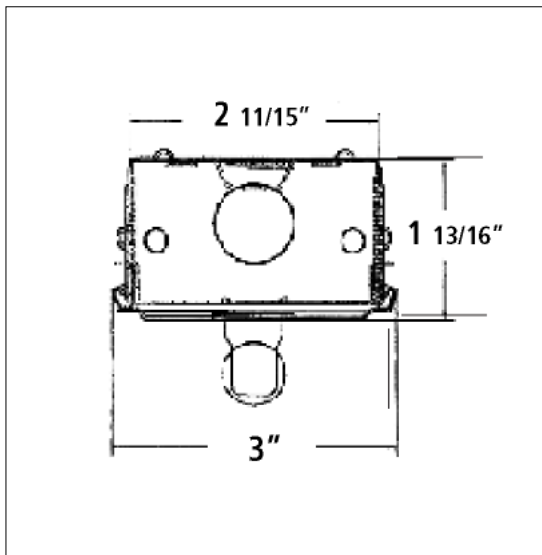

ST5 WIDE SERIES

New wide profile energy efficient T5 lamp systems. 1 or 2 lamps with wattages from 14w to 54T5HO. Options of Symmetric or Asymmetric reflectors.

Dimensional Data

Specifications

Mounting: Fixtures may be ceiling or wall mounted individually or in continuous rows.