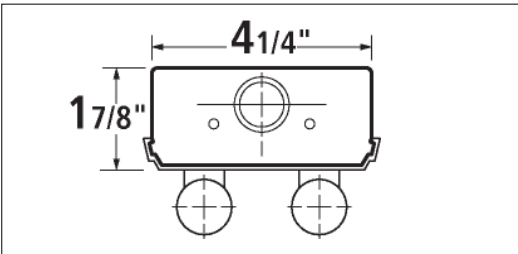

TWO LAMP STRIP SERIES

Standard grade open channel available in one, two or four lamp combinations. Luminaires come in 2', 3', 4', 6' and 8' lengths featuring rapid start or slimline lamps in both T12 and T8 configurations. Multiple reflector choices combined with ease of installation make these units ideal for areas that require industrial application.

Dimensional Data

Specifications

Mounting: Fixtures may be surface or pendant mounted individually or in continuous rows. When mounting in rows turn end cap ninety degrees for joiner strap.

Construction: Housings die-formed of heavy gauge steel designed for maximum strength and uniformity. Wiring components are mounted in the one piece back housing, permitting the removal of the cover for maintenance or cleaning without disturbing any of the inner wiring.