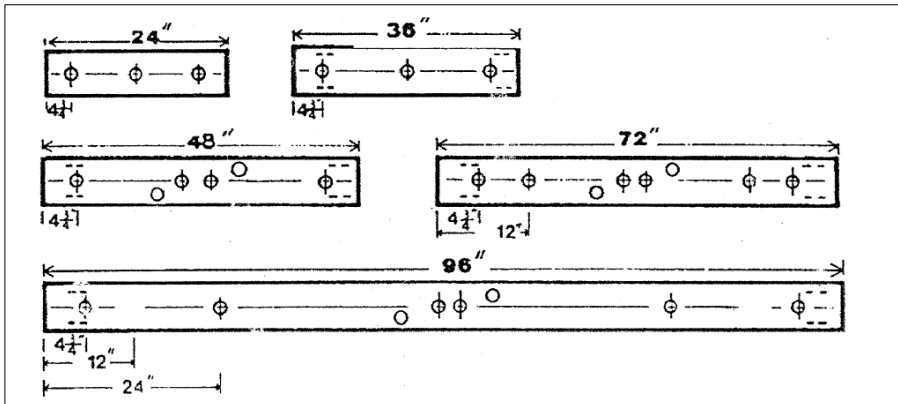

TWO LAMP STRIP SERIES

Options and Accessories *Add Suffix*

EB	Electronic T12
*CW	(Note 1,2) Low Temperature (0) Ballast
*DIM	Dimming Ballast
EM	Emergency Ballast (1 lamp)
•EM/2	Emergency Ballast (2 lamp)
RFI	Radio Interference Filter
FS	External Fuse and Holder
CORD-3W	6' 3 Wire Cord and Plug
REF	Internal Polished Aluminum Reflector
REFS	Internal Specular Silver Reflector

* Available Electronic T12 or Electronic T8.
note 1: Slimline Electronic T8 0 degrees Standard.
•Note: Consult Factory on Compatibility EM/2 Option.

Installation Data