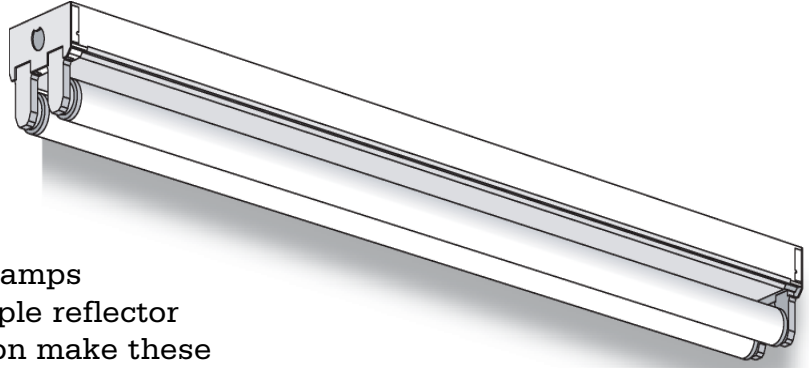

TWO LAMP STRIP SERIES

Standard grade open channel available in one, two or four lamp combinations. Luminaires come in 2', 3', 4', 6' and 8' lengths featuring rapid start or slimline lamps in both T12 and T8 configurations. Multiple reflector choices combined with ease of installation make these units ideal for areas that require industrial application.

Dimensional Data

Specifications

Mounting: Fixtures may be surface or pendant mounted individually or in continuous rows. When mounting in rows turn end cap ninety degrees for joiner strap.

Construction: Housings die-formed of heavy gauge steel designed for maximum strength and uniformity. Wiring components are mounted in the one piece back housing, permitting the removal of the cover for maintenance or cleaning without disturbing any of the inner wiring.

Finish: All metal parts are thoroughly cleaned and treated to prevent rust and deterioration with a phosphate coating. Surfaces are then electrostatically sprayed with a high quality white enamel with a minimum reflectance of 87%.