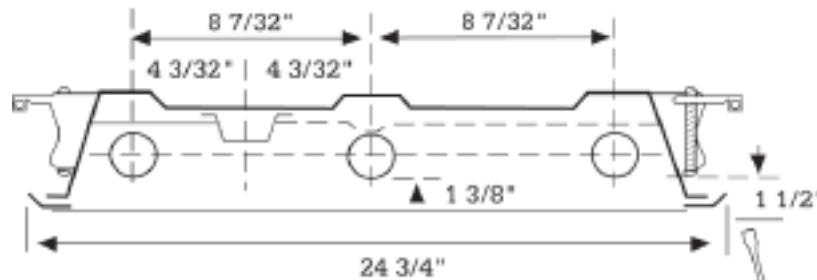

RECESS TROFFER FLANGE 2X4

Shielding Options for shield options change "A" to: Accessories Add Suffix

A125	.125 Prismatic Acrylic.
A156	.156 Prismatic Acrylic.
DR	High Impact Prismatic Acrylic.
FOA	Flat Opal Acrylic.
DPA	Drop Opal Acrylic Dish.
PL	1/2 x 1/2 x 1/2 White Cube Louver.
* PAS	9/16 x 9/16 x 1/2 Specular Silver Parabolic Louver.
* PAS34	3/4 x 3/4 x 1/2 Specular Silver Parabolic Louver.
* PVS	1 1/2 x 1 1/2 x 1 Specular Silver Parabolic Louver.
PVW	1 1/2 x 1 1/2 x 1 White Parabolic Louver.
* Prismatic Acrylic/Parabolic Louver Combination	Example: PASAL.

REF	Internal Polished Aluminum Reflector.
REFS	Internal Specular Silver Reflector.
NY	New York City Approved - 20GA.
EM	Emergency Ballast-Standard Light 1Lamp. (For 2 Lamp Ballast -EM/2).
DIM	Dimming Ballast.
RFI	Radio Interference Filter.
FS	External Fuse and Holder.
WP63	6' 3 Wire Whip.
MS	Master/Slave (6' Interconnect Standard).
PP	Shrink Wrap Pallet Less Cartons. Corrugated End Caps for Protection.
L	Lamped.

Frame Options

RG	White Regress Frame.
RGB	Black Regress Frame.
TP	Tamper Proof Latches.
Example: RWF240URGAEB	

Installation Data

Ceiling Opening = 24" (+/- 1/2") x 48 1/4" (+/- 1/4")

Photometrics

Photometric Information available upon request.