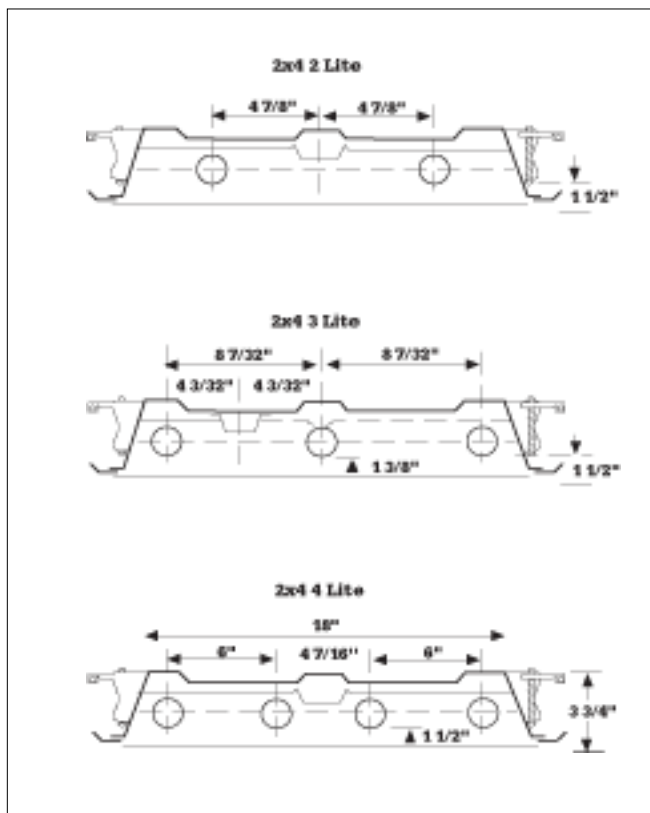

Dimensional Data

Specifications

Mounting: Designed for recess installation in either H or Z spline, plaster, or wood frame ceiling. Integral level lugs allow for positive mounting and alignment to ceiling from inside fixture housing. End trims are removable for continuous row mounting.

Approval: All units are (UL) listed.

Ordering Information

Catalog #	Lamp	Size	Catalog #	Lamp	Size
ELECTRONIC T12			ELECTRONIC OCTRON T8		
RWF240AEB	2-F40T12	2x4	RWF240AEBO	2-F32T8	2x4
RWF340AEB	3-F40T12	2x4	* RWF340AEBO	3-F32T8	2x4
RWF440AEB	4-F40T12	2x4	* RWF440AEBO	4-F32T8	2x4

Frame Options

RG	White Regress Frame.
RGB	Black Regress Frame.
TP	Tamper Proof Latches.
Example: RWF240URGAEB	

Installation Data

Ceiling Opening = 24" (+/- 1/2") x 48 1/4" (+/- 1/4")

Access Plate

Photometrics