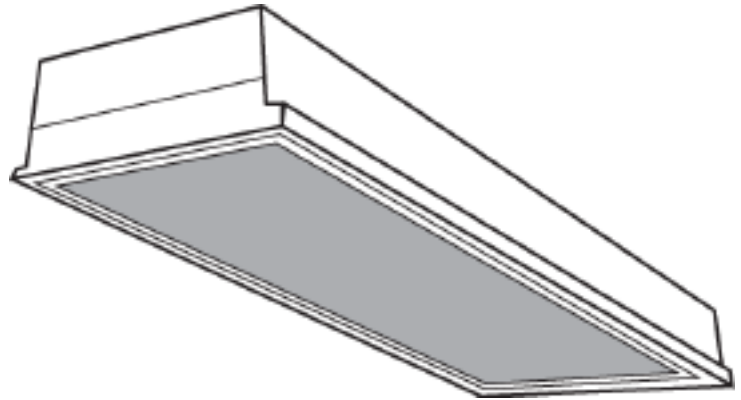

RECESS TROFFER GRID 1X2, 1X4

A time proven design allows the fixture to dominate in the area of quality lighting. Multiple lamp quantities along with a variety of diffusing media to meet and compliment most lighting specifications.

Dimensional Data

Specifications

Mounting: Units are designed to be installed into recessed inverted T-Bar ceilings. Ends contain built-in earthquake clips for added support. All units have wire hanger tabs for independent wire suspension.

Construction: Fixture housing is die formed of heavy gauge steel in conjunction with die embossments to insure maximum rigidity and dimensional stability. Edges are rounded for optimum safety.

Shielding: 100% virgin acrylic is standard. All shielding options are completely enclosed in a heavy gauge steel frame which is invisibly hinged. (See reverse for optional frames and shielding.)