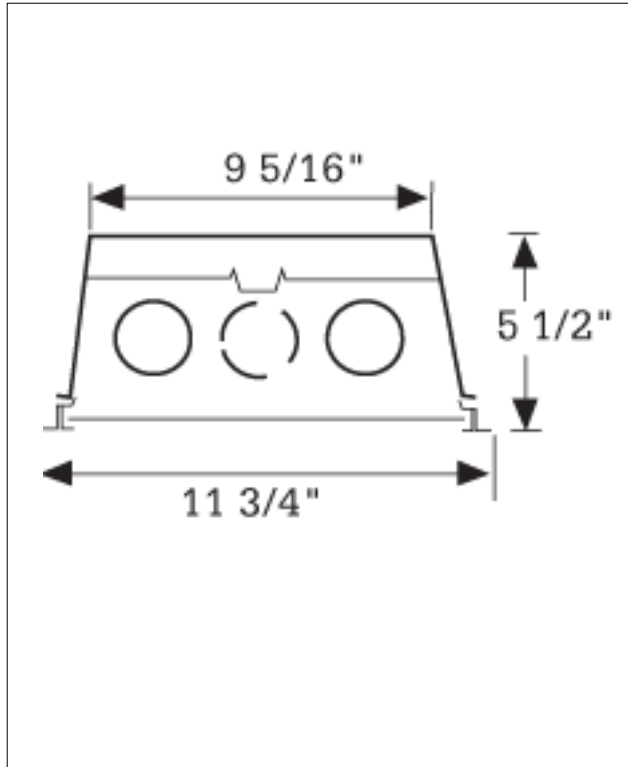

Dimensional Data

Specifications

Mounting: Units are designed to be installed into recessed inverted T-Bar ceilings. Ends contain built-in earthquake clips for added support. All units have wire hanger tabs for independent wire suspension.