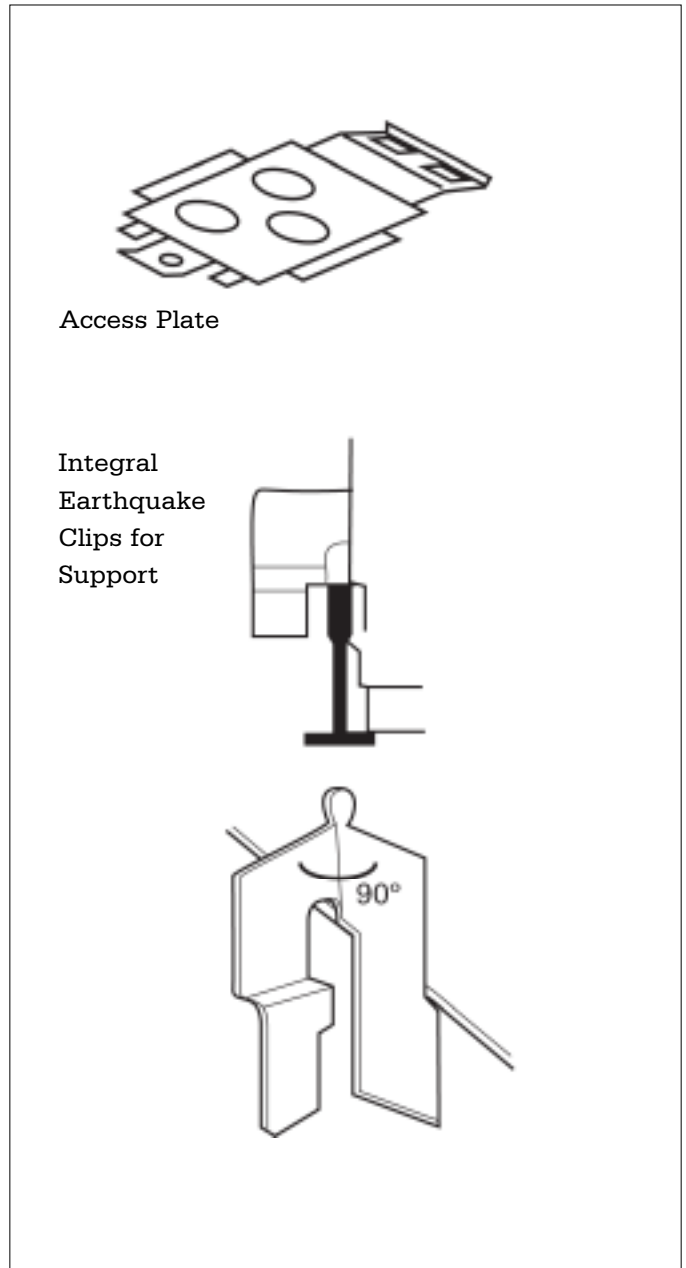

RECESS TROFFER GRID 1X2, 1X4

Shielding Options for shield options change "A" to:

A125	.125 Prismatic Acrylic.
A156	.156 Prismatic Acrylic.
DR	High Impact Prismatic Acrylic.
FOA	Flat Opal Acrylic.
DPA	Drop Opal Acrylic Dish.
PL	1/2 x 1/2 x 1/2 White Cube Louver.
* PAS	9/16 x 9/16 x 1/2 Specular Silver Parabolic Louver.
* PAS34	3/4 x 3/4 x 1/2 Specular Silver Parabolic Louver.
* PVS	1 1/2 x 1 1/2 x 1 Specular Silver Parabolic Louver.
PVW	1 1/2 x 1 1/2 x 1 White Parabolic Louver.
* Prismatic Acrylic/Parabolic Louver Combination	Example: PASAL.

Accessories Add Suffix

REF	Internal Polished Aluminum Reflector.
REFS	Internal Specular Silver Reflector.
NY	New York City Approved - 20GA.
EM	Emergency Ballast-Standard Light 1Lamp. (For 2 Lamp Ballast -EM/2).
DIM	Dimming Ballast.
RFI	Radio Interference Filter.
FS	External Fuse and Holder.
WP63	6' 3 Wire Whip.
MS	Master/Slave (6' Interconnect Standard).
PP	Shrink Wrap Pallet Less Cartons. Corrugated End Caps for Protection.

Frame Options

RG	White Regress Frame.
RGB	Black Regress Frame.
TP	Tamper Proof Latches.
Example: RG240RGAEB	

Installation Data

Photometrics

Photometric Information available upon request.