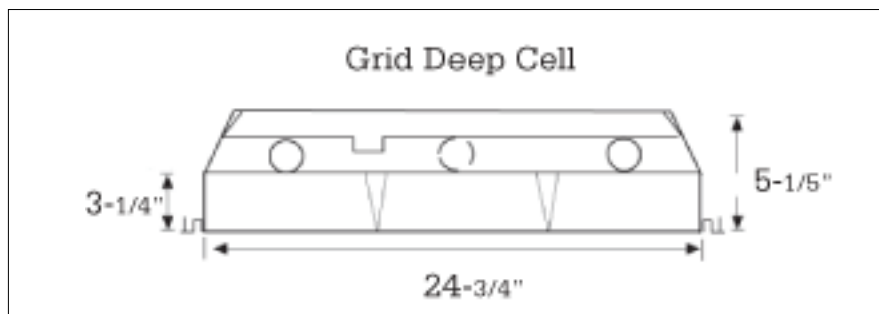

SCG SERIES DEEP CELL 2X4 GRID

Dimensional Data