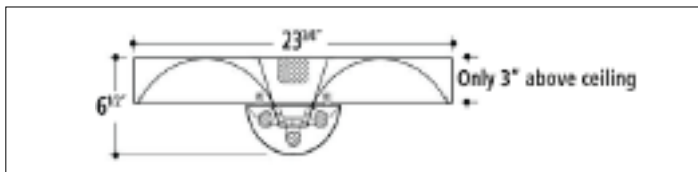

Dimensional Data

Ordering Information

Catalog #	Lamp	Size
ELECTRONIC BIAX		
SRDPG22240/UV	2-F40BIAX	2x2
SRDPG22340/UV	3-F40BIAX	2x2
SRDPG22250/UV	2-F50BIAX	2x2
SRDPG22350/UV	3-F50BIAX	2x2
SRDPG22255/UV	2-F55BIAX	2x2
SRDPG22355/UV	3-F55BIAX	2x2
ELECTRONIC OCTRON T8 & T5		
SRDPG22217/UV	2-F17T8	2x2
SRDPG22317/UV	3-F17T8	2x2
SRDPG22214/UV	2-F14T5	2x2
SRDPG22314/UV	3-F14T5	2x2
SRDPG22224HO/UV	2-F24T5HO	2x2
SRDPG22324HO/UV	3-F24T5HO	2x2
SRDPG24232/UV	2-F32T8	2x4
SRDPG24332/UV	3-F32T8	2x4
SRDPG24228/UV	2-F28T5	2x4
SRDPG24328/UV	3-F28T5	2x4
SRDPG24254HO/UV	2-F54T5HO	2x4
SRDPG24354HO/UV	3-F54T5HO	2x4

Specifications

Mounting: Holes provided for chain mounting, with integral earthquake clips.

Construction: Die formed, spot welded heavy gauge cold rolled steel with perforated steel sheilding. Dropped metal sheilding is held in place by spring hooks for easy maintenance.

Finish: Powder painted matte white visible surfaces.

Wiring: Standard voltage is universal voltage (UV).

Approval: All units are (UL) approved.

Accessories Add Suffix

EM	Emergency Ballast 1Lamp.
EM/2	Emergency Ballast 2Lamp.
DIM	Dimming Ballast. (T8 and T12)
OD	Quick Disconnect.
2BAL	Dual Ballast Switching.

Photometrics

Photometric Information available upon request.

NEW ENGLAND
LIGHTING
INCORPORATED