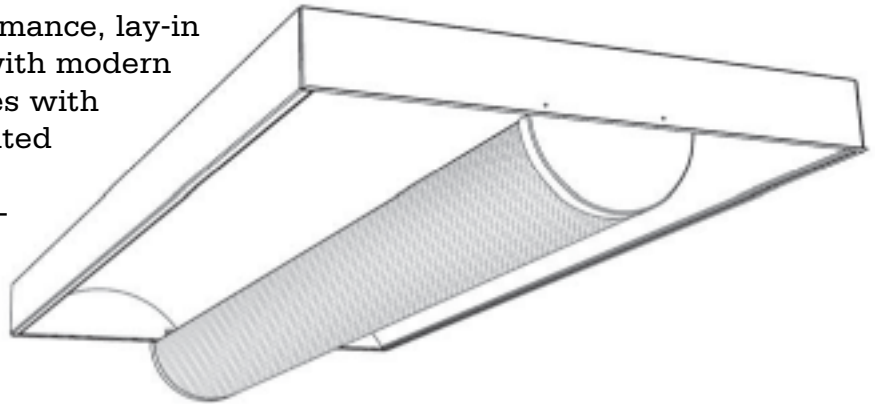

SRDPG SERIES

Premium-grade, recessed, high performance, lay-in direct/indirect coffered T-bar troffer with modern styling and high visual comfort. Comes with dropped single basket shaped perforated metal shield. Available 2'x2' and 2'x4' configurations. Shallow design accommodates mounting into low ceiling plenums. For use in indoor applications where low glare, high quality and ease of installation are required.

Dimensional Data

Ordering Information

Catalog #	Lamp	Size
ELECTRONIC BIAX		
SRDPG22240/UV	2-F40BIAX	2x2
SRDPG22340/UV	3-F40BIAX	2x2
SRDPG22250/UV	2-F50BIAX	2x2
SRDPG22350/UV	3-F50BIAX	2x2
SRDPG22255/UV	2-F55BIAX	2x2
SRDPG22355/UV	3-F55BIAX	2x2
ELECTRONIC OCTRON T8 & T5		
SRDPG22217/UV	2-F17T8	2x2
SRDPG22317/UV	3-F17T8	2x2
SRDPG22214/UV	2-F14T5	2x2
SRDPG22314/UV	3-F14T5	2x2
SRDPG22224HO/UV	2-F24T5HO	2x2
SRDPG22324HO/UV	3-F24T5HO	2x2
SRDPG24232/UV	2-F32T8	2x4
SRDPG24332/UV	3-F32T8	2x4
SRDPG24228/UV	2-F28T5	2x4
SRDPG24328/UV	3-F28T5	2x4
SRDPG24254HO/UV	2-F54T5HO	2x4
SRDPG24354HO/UV	3-F54T5HO	2x4

Specifications

Mounting: Holes provided for chain mounting, with integral earthquake clips.

Construction: Die formed, spot welded heavy gauge cold rolled steel with perforated steel sheilding. Dropped metal sheilding is held in place by spring hooks for easy maintenance.