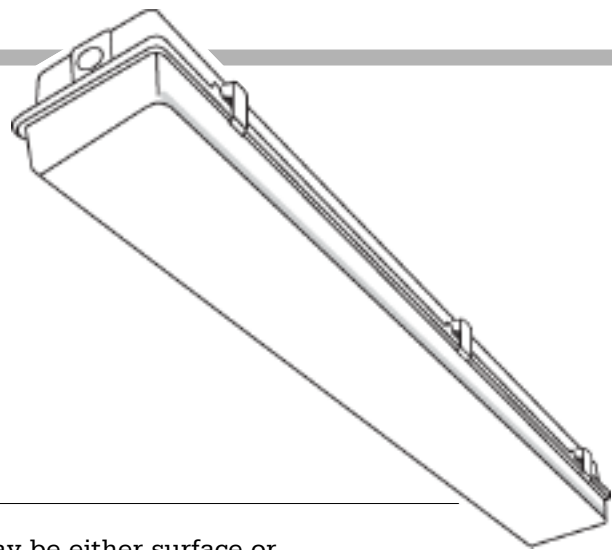

VT SERIES

VT Series is designed for heavy duty service in areas subjected to moisture and chemicals. Ideally suited for food processing areas also.

Dimensional Data

Mounting Bracket Optional

Specifications

Mounting: Units may be either surface or pendant mounted. Housing provided with adequate amount of knockouts which must be drilled on job site to insure proper setting.

Construction: One piece housing molded from ABS material with a smooth white exterior. ABS cam-lock latches provide both a positive lock between lens and housing and self hinging for lamp replacement. A self adhesive, closed cell polyethylene gasket on housing forms a continuous seal with diffuser. Internal metal is die-formed from heavy gauge cold rolled steel.