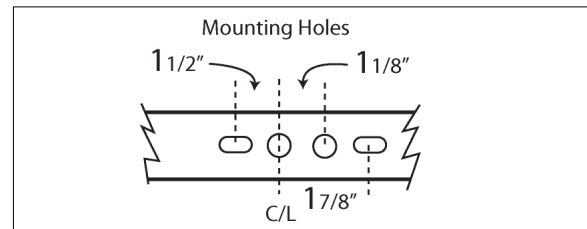

Installation Data

Photometrics

Photometric Information available upon request

NEW ENGLAND
LIGHTING
INCORPORATED