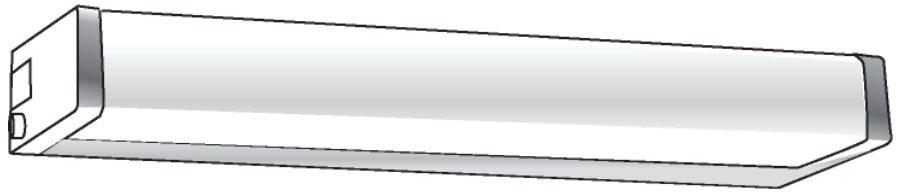

# CB SERIES

Smartly styled, one lamp wall mounted luminaire with smooth opal acrylic diffuser bracketed by two polished chrome ends.

Turn switch and grounded convenience outlet standard.

A functional addition to bath and utility areas.

## Dimensional Data

## Specifications

**Construction:** Fixture housing die-formed of heavy gauge cold rolled steel provided with adequate knockouts and mounting holes for ease of installation.

**Diffuser:** Smooth extruded opal acrylic.