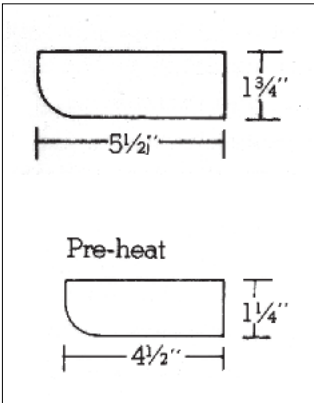

Dimensional Data

Specifications

Construction: Fixture housing die-formed of heavy gauge cold rolled steel provided with adequate knockouts and mounting holes for ease of installation.

Diffuser: Snap-in light stable opal acrylic.