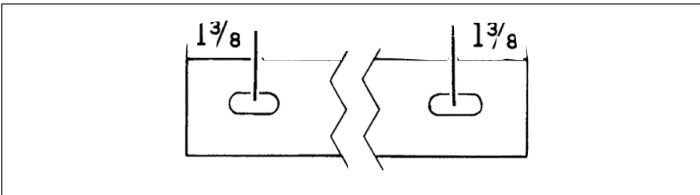

Installation Data

Options and Accessories Add Suffix

DIM	Dimming Ballast
EM	Emergency Ballast
FS	Internal fuse and holder
CORD-3W	6í 3 Wire Cord
NSWCO	No Switch or Outlet
NSW	No Switch
NCO	No Convenience Outlet

Photometrics

Photometric Information available upon request.

NEW ENGLAND

I N C O R P O R A T E D