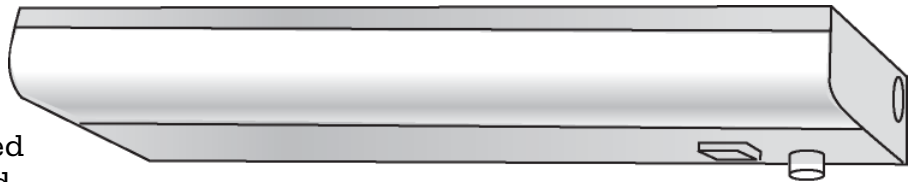

UN SERIES

The shallow silhouette of this undercabinet series suited to brighten under cabinet and shelf work areas. The opal acrylic wrap-around diffuser combined with white finish gently lights work area. Turn switch and grounded convenience outlet standard.

Dimensional Data

Specifications

Construction: Fixture housing die-formed of heavy gauge cold rolled steel provided with adequate knockouts and mounting holes for ease of installation.

Diffuser: Snap-in light stable opal acrylic.

Finish: Exteriors and interiors surfaces electro-statically sprayed with high quality white enamel with a minimum reflectance of 87%.

Wiring: White turn switch and grounded convenience outlet standard. Ballast are 120 volt.