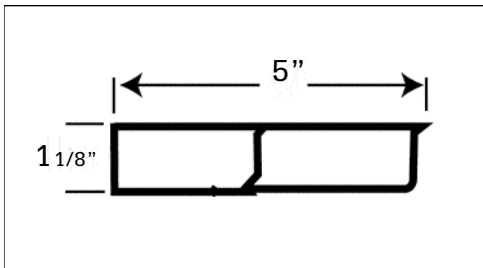

Dimensional Data

Specifications

Mounting: All units provided with 2 keyhole slots, 4 knock-outs and BX Connector for ease of installation.

Construction: Fixture housing made of heavy gauge die-formed cold roll steel with no visible external hardware. Snap-in opal diffuser of highly durable, light-stable acrylic. Finish baked white enamel.

ORDERING INFORMATION

| ON-OFF ROCKER SWITCH | | | NO SWITCH | | |
|----------------------|---------|--------|-----------|---------|--------|
| Catalog # | Lamp | Length | Catalog # | Lamp | Length |
| UT8 | 1-F8T5 | 12" | UT8-S | 1-F8T5 | 12" |
| UT28 | 2-F8T5 | 24" | UT28-S | 2-F8T5 | 24" |
| UT13 | 1-F13T5 | 21" | UT13-S | 1-F13T5 | 21" |
| UT813 | 1-F13T5 | 33" | UT813-S | 1-F13T5 | 33" |
| UT213 | 2-F13T5 | 42" | UT213-S | 2-F13T5 | 42" |