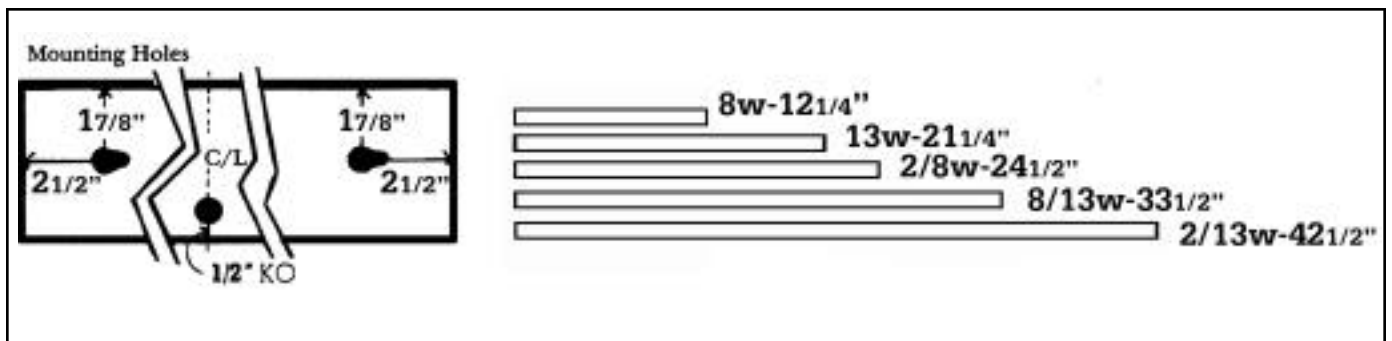

ORDERING INFORMATION

| ON-OFF ROCKER SWITCH | | | NO SWITCH | | |
|----------------------|---------|--------|-----------|---------|--------|
| Catalog # | Lamp | Length | Catalog # | Lamp | Length |
| UT8 | 1-F8T5 | 12" | UT8-S | 1-F8T5 | 12" |
| UT28 | 2-F8T5 | 24" | UT28-S | 2-F8T5 | 24" |
| UT13 | 1-F13T5 | 21" | UT13-S | 1-F13T5 | 21" |
| UT813 | 1-F13T5 | 33" | UT813-S | 1-F13T5 | 33" |
| UT213 | 2-F13T5 | 42" | UT213-S | 2-F13T5 | 42" |

NEW ENGLAND
LIGHTING
INCORPORATED

UT SERIES

ULTRA THIN

UNDER SHELF

LIGHTS

Installation Data

Options

| | |
|------------------|-----------------------------|
| CO | Grounded Convenience Outlet |
| SF | Solid Front |
| Cord | 6'2" Wire Cord |
| Cord / 3W | 6'3" Wire Cord |