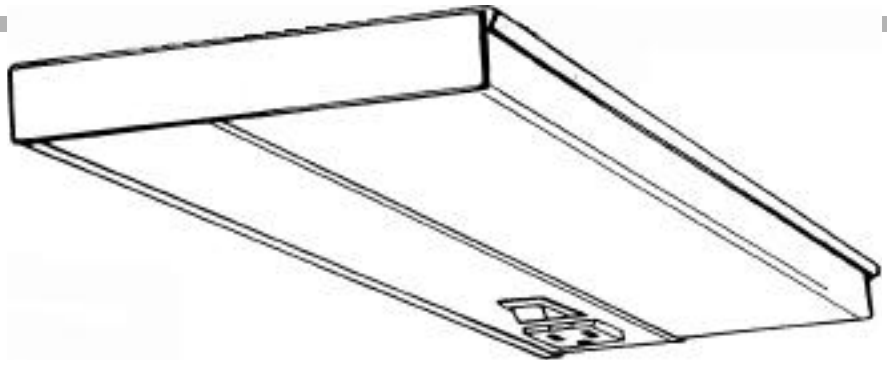

UT SERIES ULTRA THIN UNDER SHELF LIGHTS

Ultra Thin's unique 1" silhouette provides the ideal solution to those hard-to-light under cabinet and shelf work areas. A variety of lengths and lamp sizes allows for adequate illumination for all size spaces.

Dimensional Data

Specifications

Mounting: All units provided with 2 keyhole slots, 4 knock-outs and BX Connector for ease of installation.

Construction: Fixture housing made of heavy gauge die-formed cold roll steel with no visible external hardware. Snap-in opal diffuser of highly durable, light-stable acrylic. Finish baked white enamel.

ORDERING INFORMATION

| ON-OFF ROCKER SWITCH | | | NO SWITCH | | |
|----------------------|---------|--------|-----------|---------|--------|
| Catalog # | Lamp | Length | Catalog # | Lamp | Length |
| UT8 | 1-F8T5 | 12" | UT8-S | 1-F8T5 | 12" |
| UT28 | 2-F8T5 | 24" | UT28-S | 2-F8T5 | 24" |
| UT13 | 1-F13T5 | 21" | UT13-S | 1-F13T5 | 21" |
| UT813 | 1-F13T5 | 33" | UT813-S | 1-F13T5 | 33" |
| UT213 | 2-F13T5 | 42" | UT213-S | 2-F13T5 | 42" |